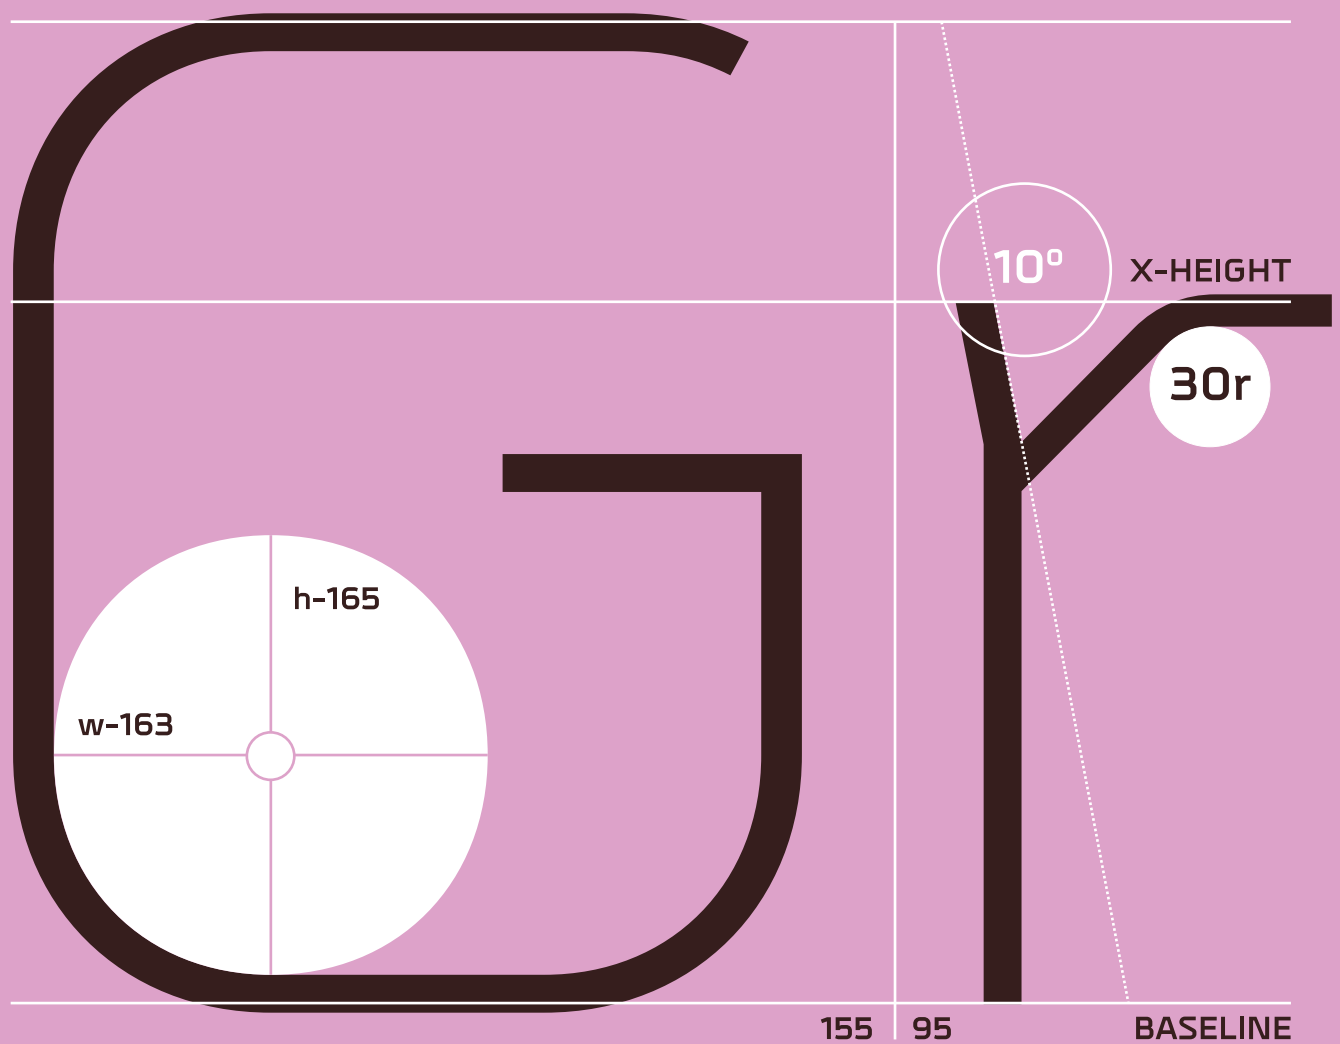

2012

WWW.THENORTHERNBLOCK.CO.UK/
METRAL.HTM

500pts

CAP HEIGHT

Character Details

ExtraBold

2012

WWW.THENORTHERNBLOCK.CO.UK/METRAL.HTM