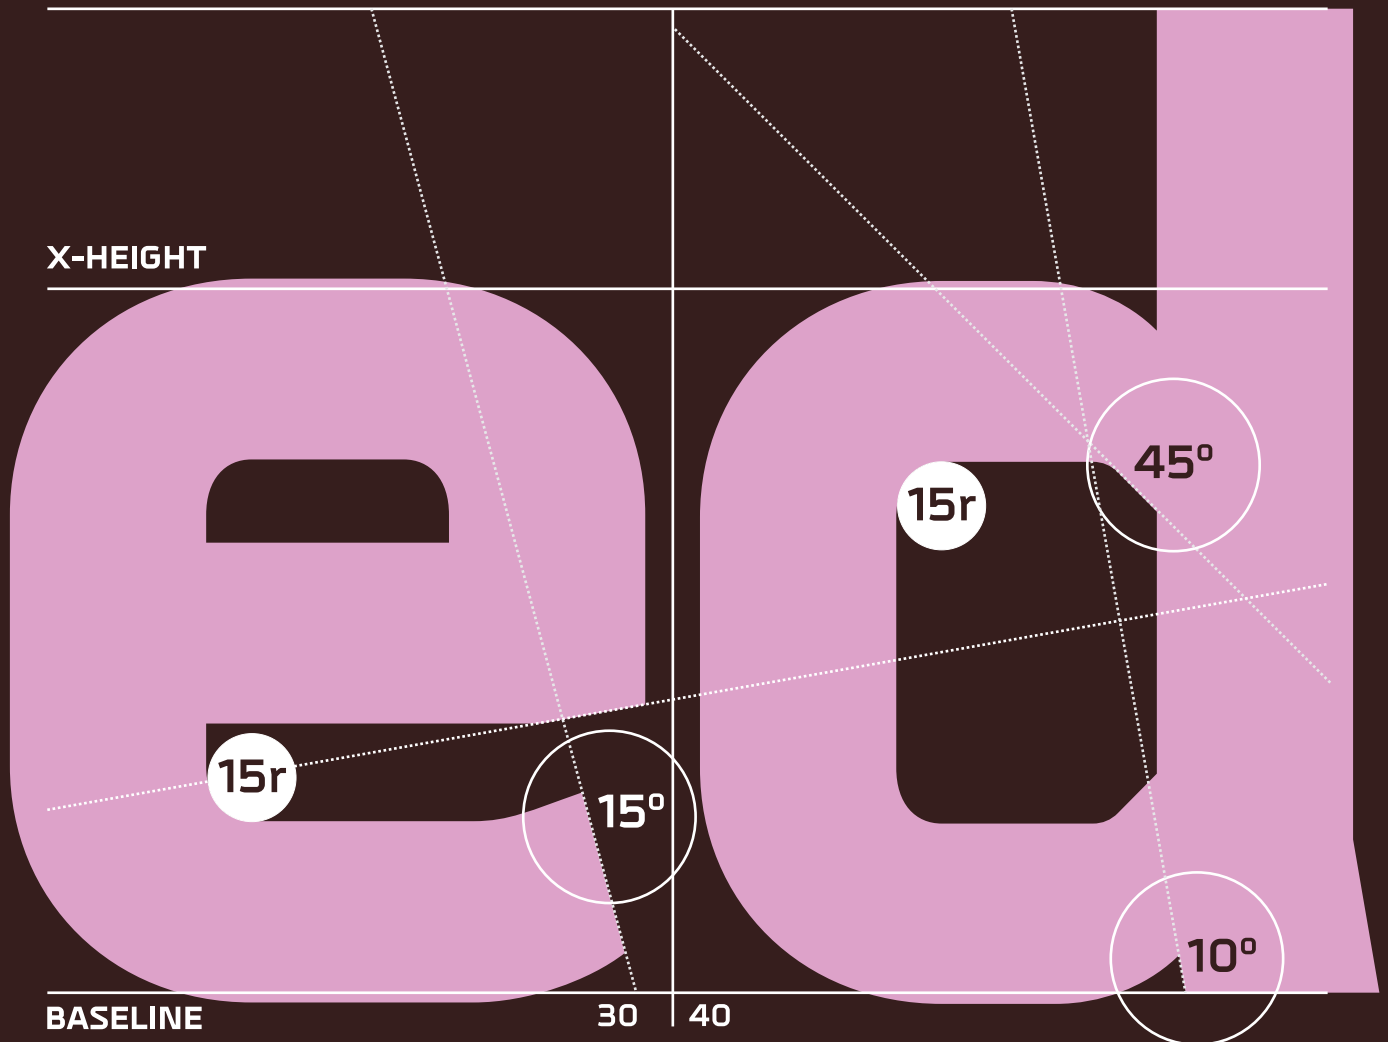

Character Details

ExtraBold

2012

WWW.THENORTHERNBLOCK.CO.UK/METRAL.HTM

500pts

CAP HEIGHT

X-HEIGHT